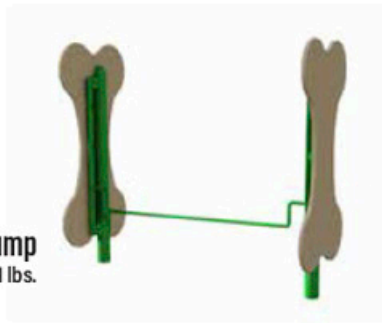

54" W x 62" H, 55 lbs.

Starter Platform

38" L x 38" W x 12" H, 79 lbs.

Fire Hydrant

25" H x 13.5" W, 49 lbs.

Pet Fountain

31" L x 26" W x 39" H, 117 lbs.

Ramp and Steps

163" L x 25" W x 45" H, 189 lbs.

6-foot Bench
(in-ground mount)
72" L x 26" W x 30.46" H, 150 lbs.

Leash Post
23" L x 23" W x 39" H, 26 lbs.

Welcome/Rules Sign
24" L x 4" W x 78" H, 77 lbs.

Adjustable Jump
37" L x 26" W x 11" H, 51 lbs.

Trash Receptacle
30"H x 22W", 102 lbs.

Dog Park Kits Big to small. Great values!

The Bone Yard (7 pieces)

Area: 45' x 45' 1019 lbs.

The Essentials (4 pieces)

Area: 15' x 15' 311 lbs.

The Hound (6 pieces)

Area: 35' x 35' 539 lbs.